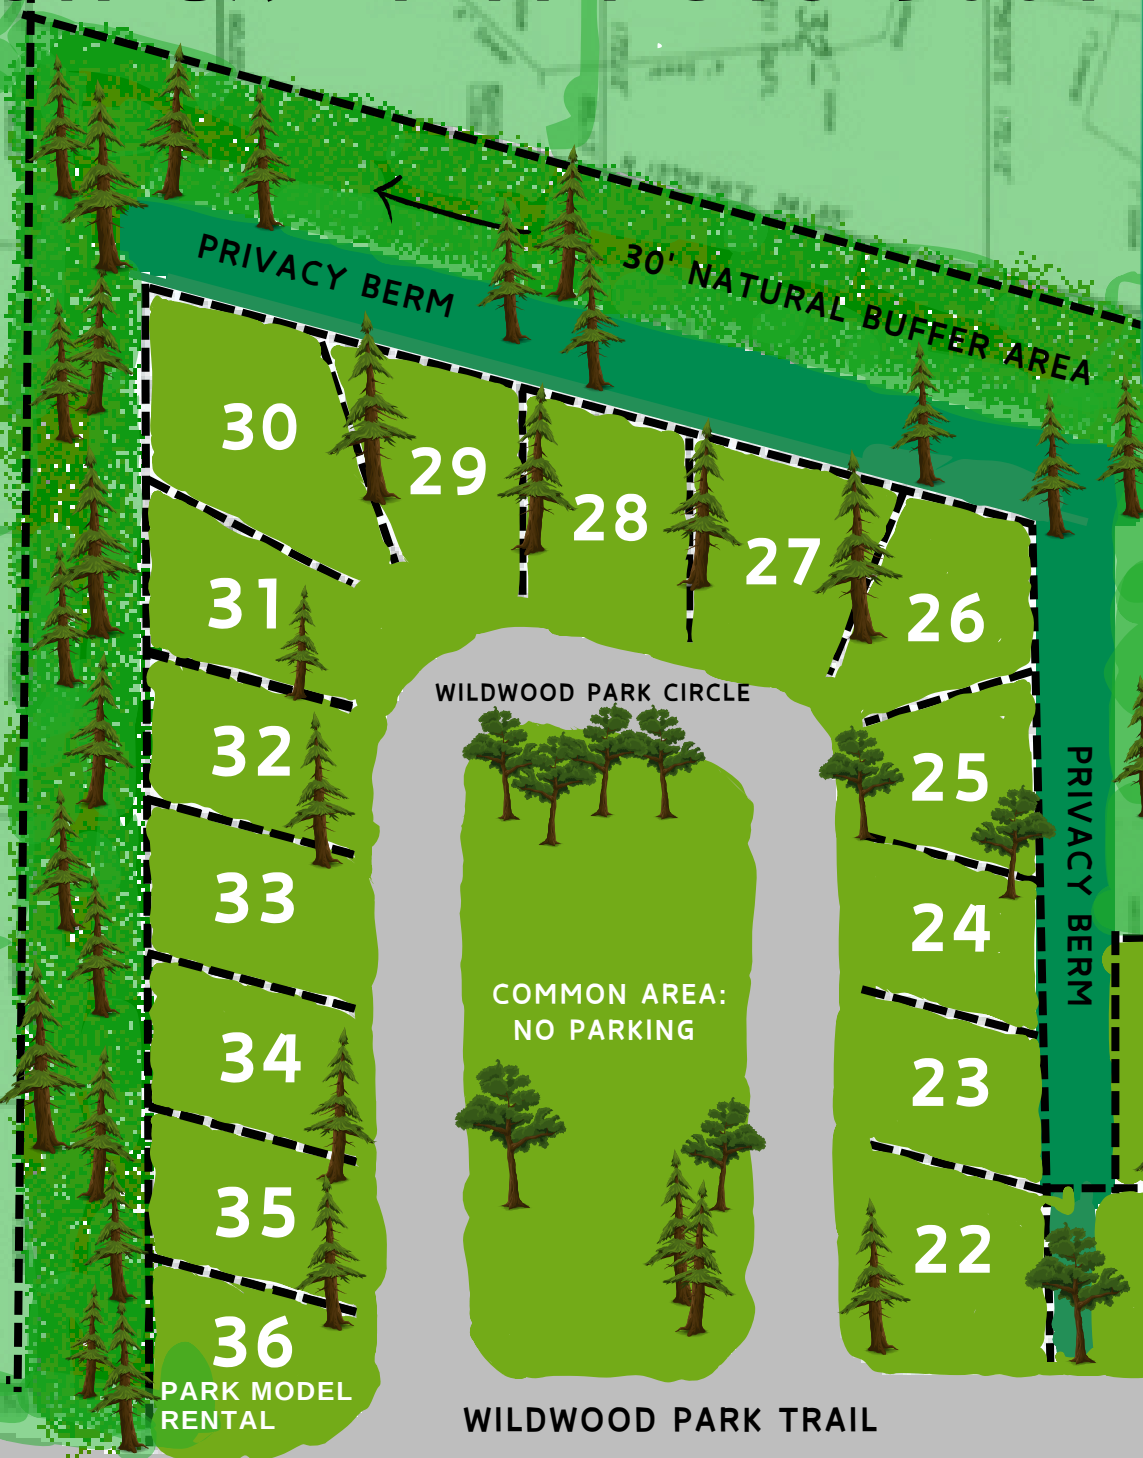

FOR INFORMATION CALL: 414-313-9001

HWY M
(GOOCHES A-ONE BAR)

WILDWOOD PARK TRAIL
PRIVATE RESIDENCES
PRIVATE RESIDENCES
PRIVATE RESIDENCES
TO PAVED BIKE TRAIL

WELL PUMP HOUSE

FUTURE GARBAGE, RECYCLING, LAUNDRY

TINY HOME RENTAL

14

TINY HOME RENTAL
13

12

TINY HOME RENTAL
11

10

MFG. HOME RENTAL
9

COMMON AREA: NO PARKING

8

7

6

WILDWOOD PARK TRAIL

30' NATURAL BUFFER AREA

WILDWOOD PARK TRAIL

JUNCTION LANE

PRIVATE RESIDENCES